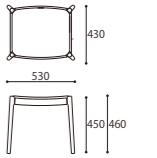

BAR CHAIR

SIZE : W530xD470xH985 (SH750)
COLOR: Natural / Dark Brown
PRICE : [R2(基本色)] ¥130,000 (税込¥143,000)
[Leather] ¥145,000 (税込¥159,500)
[Fabric] ¥132,000 (税込¥145,200)