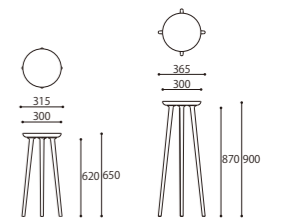

CUSTOMIZE TABLE 160×60

SIZE : W1600xD600xH720
COLOR: Natural / Dark Brown
PRICE : ¥218,000 (税込¥239,800)

CUSTOMIZE TABLE 120×60

SIZE : W1200xD600xH720
COLOR: Natural / Dark Brown
PRICE : ¥198,000 (税込¥217,800)

CUSTOMIZE TABLE 85×60

SIZE : W850xD600xH720
COLOR: Natural / Dark Brown
PRICE : ¥168,000 (税込¥184,800)

CUSTOMIZE TABLE 160×45

SIZE : W1600xD450xH720
COLOR: Natural / Dark Brown
PRICE : ¥198,000 (税込¥217,800)

CUSTOMIZE TABLE 120×45

SIZE : W1200xD450xH720
COLOR: Natural / Dark Brown
PRICE : ¥178,000 (税込¥195,800)

CUSTOMIZE TABLE 85×45

SIZE : W850xD450xH720
COLOR: Natural / Dark Brown
PRICE : ¥148,000 (税込¥162,800)

SMALL CHAIR

SIZE : W515xD480xH740 (SH440)
COLOR: Natural / Dark Brown
PRICE : [R2(基本色)] ¥78,000 (税込¥85,800)

※R2(基本色)のみ

EASY STOOL

SIZE : W530xD430xH460 (SH450)
COLOR: Natural / Dark Brown
PRICE : [R2(基本色)] ¥75,000 (税込¥82,500)
[Leather] ¥85,000 (税込¥93,500)
[Fabric] ¥73,000 (税込¥80,300)

BAR CHAIR

SIZE : W530xD470xH985 (SH750)
COLOR: Natural / Dark Brown
PRICE : [R2(基本色)] ¥130,000 (税込¥143,000)
[Leather] ¥145,000 (税込¥159,500)
[Fabric] ¥132,000 (税込¥145,200)

※BAR CHAIRの脚は最大150mmまでカットが可能です。(有償)

NIGHT TABLE

SIZE : W420xD400xH450
COLOR: Natural / Dark Brown
PRICE : ¥125,000 (税込¥137,500)

SOFA SIDE TABLE

SIZE : W440xD415xH550
COLOR: Natural / Dark Brown
PRICE : ¥72,000 (税込¥79,200)

FLOWER STAND 65

SIZE : W315xD315xH650
COLOR: Natural / Dark Brown
PRICE : ¥72,000 (税込¥79,200)

FLOWER STAND 90

SIZE : W365xD365xH900
COLOR: Natural / Dark Brown
PRICE : ¥79,000 (税込¥86,900)

Leather [革]

材質:本皮革 (PAタイプ)
コレクテッドグレイン
ナチュラルシムリングタイプ
セミアニリン仕上げ

Fabric [布]

Nタイプ:
ポリエステル100%

Kタイプ:
ポリエステル86%
コットン14%

Serial Number plate

[シリアルナンバープレート]
バーチェアのみシリアルナンバープレート付き
(フレーム内側)

Material [主材]

・ホワイトオーク材
・オイル仕上げ

BRIDGE
DESIGN HANS SANDGREN JAKOBSEN