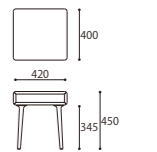

SOFA SIDE TABLE

SIZE : W440xD415xH550
COLOR: Natural / Dark Brown
PRICE : ¥72,000 (税込¥79,200)