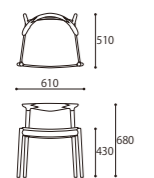

LIGHT SIDE CHAIR

SIZE : W610xD510xH680 (SH430)
COLOR: Natural / Dark Brown
PRICE : [Leather] ¥88,000 (税込¥96,800)
[Fabric] ¥85,000 (税込¥93,500)