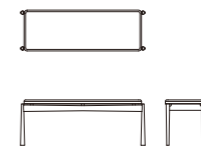

**Torneo
DINING BENCH**

SIZE : W1220xD400xH440
Leather Seat PRICE : ¥85,000 (税込¥93,500)
Fabric Seat PRICE : ¥75,000 (税込¥82,500)
(納期:70日)
【別売】 Fabric Seat Cover ¥11,000 (税込¥12,100)
(納期:70日)

※レザータイプは、Fabricシートカバーをご使用いただけません。