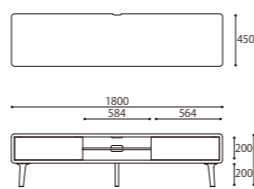

TV BOARD 180

SIZE : W1800xD450xH450
COLOR: Natural / Dark Brown
PRICE : ¥278,000 (税込¥305,800)