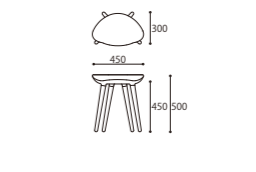

STOOL

SIZE : W450xD300xH500 (SH450)
COLOR: Natural / Dark Brown
PRICE : ¥78,000 (税込¥85,800)