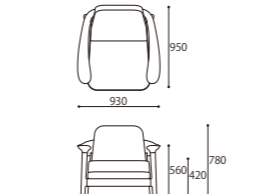

SOFA 1S

SIZE : W930xD950xH780 (SH420)
COLOR: Natural / Dark Brown
PRICE : [Leather] ¥310,000 (税込¥341,000)
[Fabric] ¥300,000 (税込¥330,000)