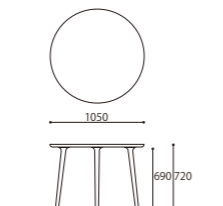

ROUND TABLE

SIZE : W1050xD1050xH720
COLOR: Natural / Dark Brown
PRICE : ¥210,000 (税込¥231,000)