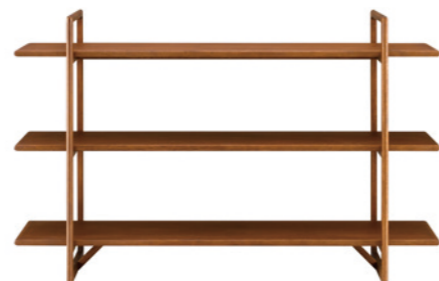

DINING CHAIR

SIZE : W480xD520xH900 (SH435)
Leather Seat PRICE : ¥72,000 (税込¥79,200)
Fabric Seat PRICE : ¥62,000 (税込¥68,200)
(納期:70日)
[別売] Fabric Seat Cover ¥8,000 (税込¥8,800)
(納期:70日)

※レザータイプはFabricカバーをご使用いただけません。

FULL LEATHER ARM CHAIR

SIZE : W600xD565xH840 (SH420)
Leather Seat PRICE : ¥85,000 (税込¥93,500)

※レザータイプのみ

ARM CHAIR

SIZE : W520xD550xH900 (SH435)
Leather Seat PRICE : ¥82,000 (税込¥90,200)
Fabric Seat PRICE : ¥72,000 (税込¥79,200)
(納期:70日)
[別売] Fabric Seat Cover ¥8,000 (税込¥8,800)
(納期:70日)

※レザータイプはFabricカバーをご使用いただけません。

FULL LEATHER CHAIR

SIZE : W500xD565xH840 (SH420)
Leather Seat PRICE : ¥75,000 (税込¥82,500)

※レザータイプのみ

LOW CHAIR

SIZE : W480xD495xH765 (SH435)
Leather Seat PRICE : ¥62,000 (税込¥68,200)
Fabric Seat PRICE : ¥52,000 (税込¥57,200)
(納期:70日)
[別売] Fabric Seat Cover ¥8,000 (税込¥8,800)
(納期:70日)

※レザータイプはFabricカバーをご使用いただけません。

DINING TABLE 180 [基本サイズ]

SIZE : W1800xD850xH710
PRICE : ¥245,000 (税込¥269,500)

DINING TABLE 160 [基本サイズ]

SIZE : W1600xD850xH710
PRICE : ¥230,000 (税込¥253,000)

※テーブル幅は特注にて10cm単位のサイズ対応(130~200cm)が可能です。(納期70日)

PRICE		
W1300 ¥230,000 (税込¥253,000)	W1400 ¥235,000 (税込¥258,500)	W1700 ¥250,000 (税込¥275,000)
W1500 ¥240,000 (税込¥264,000)	W1900 ¥260,000 (税込¥286,000)	W2000 ¥270,000 (税込¥297,000)

BENCH

SIZE : W1410xD370xH435
Leather Seat PRICE : ¥85,000 (税込¥93,500)
Fabric Seat PRICE : ¥60,000 (税込¥66,000)
(納期:70日)
[別売] Fabric Seat Cover ¥12,000 (税込¥13,200)
(納期:70日)

※レザータイプはFabricカバーをご使用いただけません。

MIDDLE BOARD

SIZE : W850xD380xH1320
PRICE : ¥198,000 (税込¥217,800)

※強化ガラス
可動棚10枚
※奥行(D)に取手(20mm)は含まれておりません。

SIDE BOARD

SIZE : W1600xD415xH570
PRICE : ¥185,000 (税込¥203,500)

※扉部は家電機器リモコンがご使用できる構造になっております。
※奥行(D)に取手(20mm)は含まれておりません。

LOW SHELF

SIZE : W1200xD300xH755
PRICE : ¥68,000 (税込¥74,800)