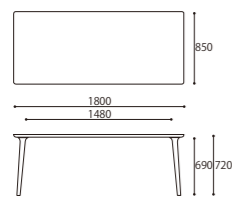

DINING TABLE 180 [基本サイズ]

SIZE : W1800xD850xH720
COLOR: Natural / Dark Brown
PRICE : ¥255,000 (税込¥280,500)