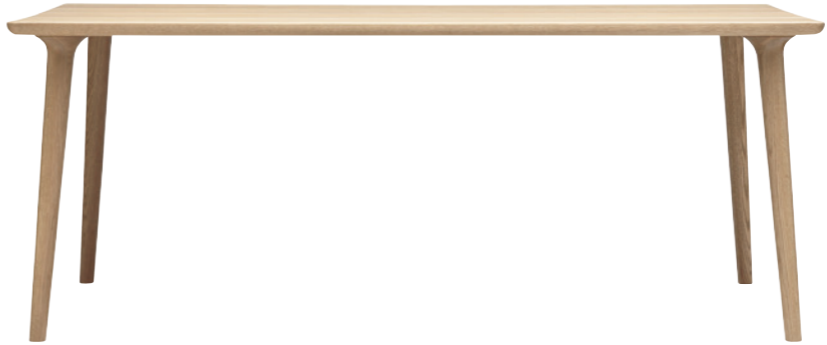

DINING TABLE 180 NA

ARM CHAIR NA

STYLE of + BRIDGE

LIGHT SIDE CHAIR NA

SIDE BOARD NA

LIGHT CHAIR DB

STYLE of + BRIDGE

ROUND TABLE DB