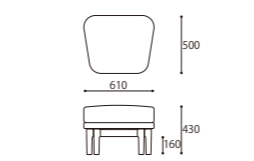

OTTOMAN

SIZE : W610xD500xH430
COLOR: Natural / Dark Brown
PRICE : [Leather] ¥95,000 (税込¥104,500)
[Fabric] ¥80,000 (税込¥88,000)