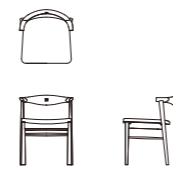

**Torneo
SIDE CHAIR**

SIZE : W515xD515xH675 (SH440)
Leather Seat PRICE : ¥75,000 (税込¥82,500)
Fabric Seat PRICE : ¥67,000 (税込¥73,700)
(納期:70日)
【別売】 Fabric Seat Cover ¥8,000 (税込¥8,800)
(納期:70日)

※レザータイプは、Fabricシートカバーをご使用いただけません。