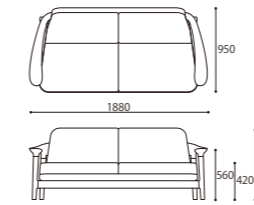

SOFA 2S

SIZE : W1880xD950xH780 (SH420)
COLOR: Natural / Dark Brown
PRICE : [Leather] ¥460,000 (税込¥506,000)
[Fabric] ¥400,000 (税込¥440,000)