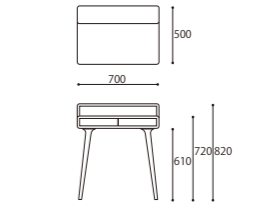

DESK

SIZE : W700xD500xH820
COLOR: Natural / Dark Brown
PRICE : ¥148,000 (税込¥162,800)