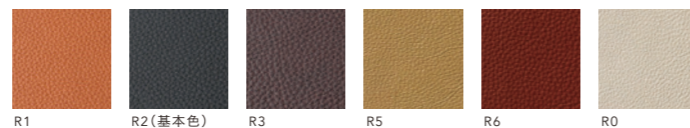

Leather [革]

材質:本牛革(PAランク)
パトロール
コレクテッドグレイ
ナチュラルシュリンクタイプ
セミアニリン仕上げ