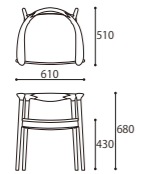

LIGHT CHAIR

SIZE : W610xD510xH680 (SH430)
COLOR: Natural / Dark Brown
PRICE : [Leather] ¥108,000 (税込¥118,800)
[Fabric] ¥105,000 (税込¥115,500)