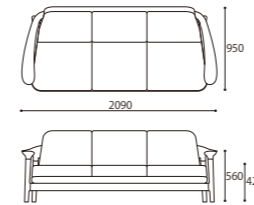

SOFA 3S

SIZE : W2090xD950xH780 (SH420)
COLOR: Natural / Dark Brown
PRICE : [Leather] ¥498,000 (税込¥547,800)
[Fabric] ¥420,000 (税込¥462,000)