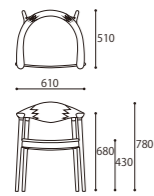

COFFEE TABLE 120 NA  
W1200xD600xH400

COFFEE TABLE 100 NA  
W1000xD600xH400

SIDE TABLE NA  
W550xD550xH410

OTTOMAN NA  
W610xD500xH430

COFFEE TABLE 120 DB  
W1200xD600xH400

COFFEE TABLE 100 DB  
W1000xD600xH400

SIDE TABLE DB  
W550xD550xH410

OTTOMAN DB  
W610xD500xH430

TV BOARD 180 NA  
W1800xD450xH450

TV BOARD 150 NA  
W1500xD450xH450

LADDER NA  
W530xD50xH1600

TV BOARD 180 DB  
W1800xD450xH450

TV BOARD 150 DB  
W1500xD450xH450

LADDER DB  
W530xD50xH1600

SIDE BOARD NA  
W1500xD450xH670

DESK NA  
W700xD500xH820

STOOL NA  
W450xD300xH500 (SH450)

SIDE BOARD DB  
W1500xD450xH670

DESK DB  
W700xD500xH820

STOOL DB  
W450xD300xH500 (SH450)

### ARM CHAIR

SIZE : W610xD510xH780 (SH430)  
 COLOR: Natural / Dark Brown  
 PRICE : [Leather] ¥128,000 (税込¥140,800)  
 [Fabric] ¥125,000 (税込¥137,500)