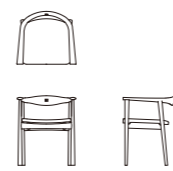

ARM CHAIR  
W580×D515×H675 (SH440)

SIDE CHAIR  
W515×D515×H675 (SH440)

DINING BENCH  
W1220×D400×H440

HIGH SHELF  
W1000×D320×H1570

LOW SHELF  
W1000×D320×H870

**Torneo  
ARM CHAIR**

SIZE : W580xD515xH675 (SH440)  
Leather Seat PRICE : ¥80,000 (税込¥88,000)  
Fabric Seat PRICE : ¥70,000 (税込¥77,000)  
(納期:70日)  
【別売】 Fabric Seat Cover ¥8,000 (税込¥8,800)  
(納期:70日)