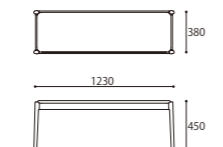

BENCH 120

SIZE : W1230xD380xH450
COLOR: Natural / Dark Brown
PRICE : [Leather] ¥120,000 (税込¥132,000)
[Fabric] ¥100,000 (税込¥110,000)