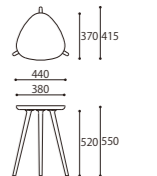

FLOWER STAND 65

SIZE : W315xD315xH650
COLOR: Natural / Dark Brown
PRICE : ¥72,000 (税込¥79,200)

FLOWER STAND 90

SIZE : W365xD365xH900
COLOR: Natural / Dark Brown
PRICE : ¥79,000 (税込¥86,900)