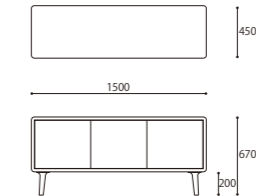

SIDE BOARD

SIZE : W1500xD450xH670
COLOR: Natural / Dark Brown
PRICE : ¥298,000 (税込¥327,800)