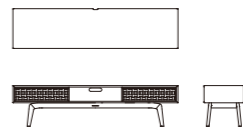

SIZE : W1800xD850xH710  
COLOR: Soap / Black  
PRICE : ¥228,000 (税込¥250,800)

DINING TABLE 160

SIZE : W1600xD850xH710  
COLOR: Soap / Black  
PRICE : ¥208,000 (税込¥228,800)

COFFEE TABLE

SIZE : W1200xD600xH400  
COLOR: Soap / Black  
PRICE : ¥108,000 (税込¥118,800)