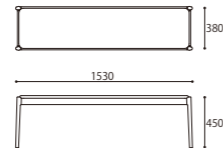

SIDE TABLE DB  
W550xD550xH410

OTTOMAN DB  
W610xD500xH430

TV BOARD 180 NA  
W1800xD450xH450

TV BOARD 150 NA  
W1500xD450xH450

LADDER NA  
W530xD50xH1600

TV BOARD 180 DB  
W1800xD450xH450

TV BOARD 150 DB  
W1500xD450xH450

LADDER DB  
W530xD50xH1600

SIDE BOARD NA  
W1500xD450xH670

DESK NA  
W700xD500xH820

STOOL NA  
W450xD300xH500 (SH450)

SIDE BOARD DB  
W1500xD450xH670

DESK DB  
W700xD500xH820

STOOL DB  
W450xD300xH500 (SH450)

### ARM CHAIR

SIZE : W610xD510xH780 (SH430)  
 COLOR: Natural / Dark Brown  
 PRICE : [Leather] ¥128,000 (税込¥140,800)  
 [Fabric] ¥125,000 (税込¥137,500)