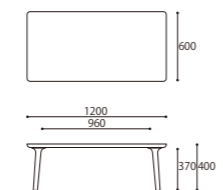

COFFEE TABLE 120

SIZE : W1200xD600xH400
COLOR: Natural / Dark Brown
PRICE : ¥138,000 (税込¥151,800)