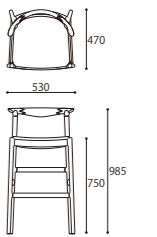

※BAR CHAIRの脚は最大150mmまでカットが可能です。(有償)