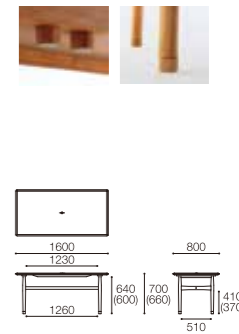

※Arm Chair DC33101Aは継ぎ足(H40mm)取付時のみ収納できます。(2脚並列)

EDDA PRODUCTS LIST

NEW

[LD Table]

DT33105Q-EL000

PRICE : ¥98,000 (税込¥107,800)

SIZE : W1600xD800xH700 (660)

[Dining Chair]