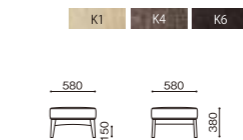

★別売カバー
K1/K4/K6 [納期60日] ¥14,000 (税込¥15,400)

AV BOARD
NA / LA70705M-ON100
MB / LA70705M-NL100
DB / LA70705M-ND100
W1500xD400xH400
¥132,000 (税込¥145,200)
■総耐荷重: 65kg (37V~52V対応)
■引出し内寸: (上) W350xD300xH90 / (下) W350xD300xH90