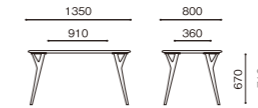

DINING TABLE 150
NA / DT70505Q-ON100
MB / DT70505Q-NL100
DB / DT70505Q-ND100
W1500xD850xH710
¥108,000 (税込¥118,800)