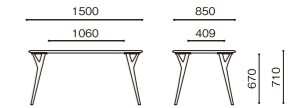

Information

[木部カラー表記] NA:ナチュラル色 MB:ミディアムブラウン色 DB:ダークブラウン色

DINING TABLE 135
NA / DT70504Q-ON100
MB / DT70504Q-NL100
DB / DT70504Q-ND100
W1350xD800xH710
¥99,000 (税込¥108,900)

DINING TABLE 150
NA / DT70505Q-ON100
MB / DT70505Q-NL100
DB / DT70505Q-ND100
W1500xD850xH710
¥108,000 (税込¥118,800)

DINING TABLE 180
NA / DT70606Q-ON100
MB / DT70606Q-NL100
DB / DT70606Q-ND100
W1800xD850xH710
¥138,000 (税込¥151,800)

DINING CHAIR
NA / DC70701S-ON1D1
MB / DC70701S-NL1D1
DB / DC70701S-ND1D1
W415xD547xH830 (SH440)
¥22,000 (税込¥24,200)

★別売カバー
K1/K4/K6 [納期60日] ¥6,600 (税込¥7,260)
※別売カバーは、基本座面(D1)の上に装着が可能です。

DINING CHAIR
NA / DC70801S-ON1D1
MB / DC70801S-NL1D1
DB / DC70801S-ND1D1
W499xD545xH850 (SH430)
¥27,500 (税込¥30,250)

★別売カバー
K1/K4/K6 [納期60日] ¥6,600 (税込¥7,260)
※別売カバーは、基本座面(D1)の上に装着が可能です。

DINING BENCH
NA / DC70902S-ON100
MB / DC70902S-NL100
DB / DC70902S-ND100
W1050xD360xH430
¥35,000 (税込¥38,500)

LIVING TABLE
NA / LT70605Q-ON100
MB / LT70605Q-NL100
DB / LT70605Q-ND100
W1100xD500xH435
¥55,000 (税込¥60,500)
■引出し内寸: W370xD220xH35

SOFA 3P
NA / LS70703A-ON1 (K1/K4/K6)
MB / LS70703A-NL1 (K1/K4/K6)
DB / LS70703A-ND1 (K1/K4/K6)
W1760xD745xH780 (SH400)
K1/K4/K6 [納期30日]
¥258,000 (税込¥283,800)

★別売カバー
K1/K4/K6 [納期60日] ¥38,500 (税込¥42,350)

OTTOMAN
NA / LO70701Q-ON1 (K1/K4/K6)
MB / LO70701Q-NL1 (K1/K4/K6)
DB / LO70701Q-ND1 (K1/K4/K6)
W580xD580xH380
K1/K4/K6 [納期30日] ¥58,000 (税込¥63,800)

★別売カバー
K1/K4/K6 [納期60日] ¥14,000 (税込¥15,400)

AV BOARD
NA / LA70705M-ON100
MB / LA70705M-NL100
DB / LA70705M-ND100
W1500xD400xH400
¥132,000 (税込¥145,200)
■総耐荷重: 65kg (37V~52V対応)
■引出し内寸: (上) W350xD300xH90 / (下) W350xD300xH90

SHELF
NA / SH70703H-ON100
MB / SH70703H-NL100
DB / SH70703H-ND100
W1050xD320xH1400
¥128,000 (税込¥140,800)